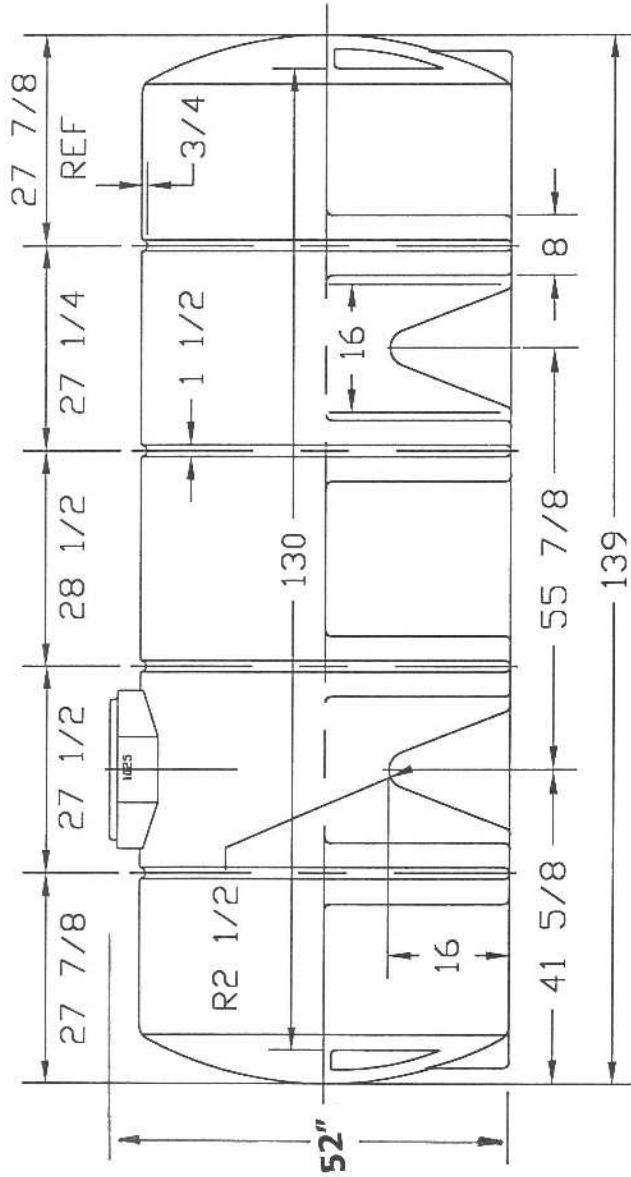

854 Imp. Gallons
 3880 Liters
 310 lbs

1025 GALLON HORIZONTAL
 STORAGE TANK

SIZE A FSCM NO. SCALE 1/24
 Part # 40089 - Premium White
 Part # 40131 - Heavy Duty Blue

Twin Maple Industrial Tanks
 32351 Huntington Road
 Abbotsford, B.C., V2T 5Y8
 (604) 854 6776 Fax: (604) 854 3223
 Toll Free: 1(800) 663 8898