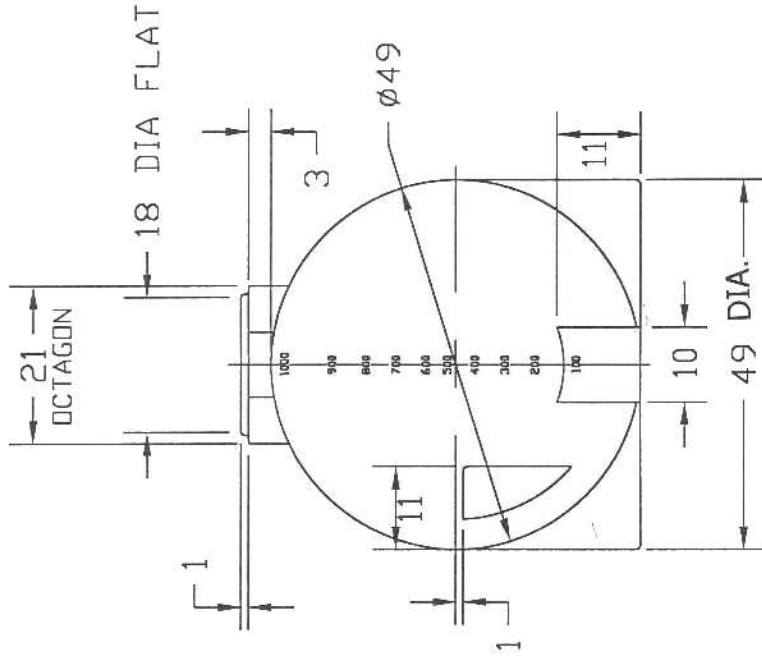

854 Imp. Gallons
 3880 Liters
 310 lbs

1025 GALLON HORIZONTAL
 STORAGE TANK

SIZE A FSCM NO. SCALE 1/24
 Part # 40089 - Premium White
 Part # 40131 - Heavy Duty Blue

Twin Maple Industrial Tanks
 32351 Huntington Road
 Abbotsford, B.C., V2T 5Y8
 (604) 854 6776 Fax: (604) 854 3223
 Toll Free: 1(800) 663 8898