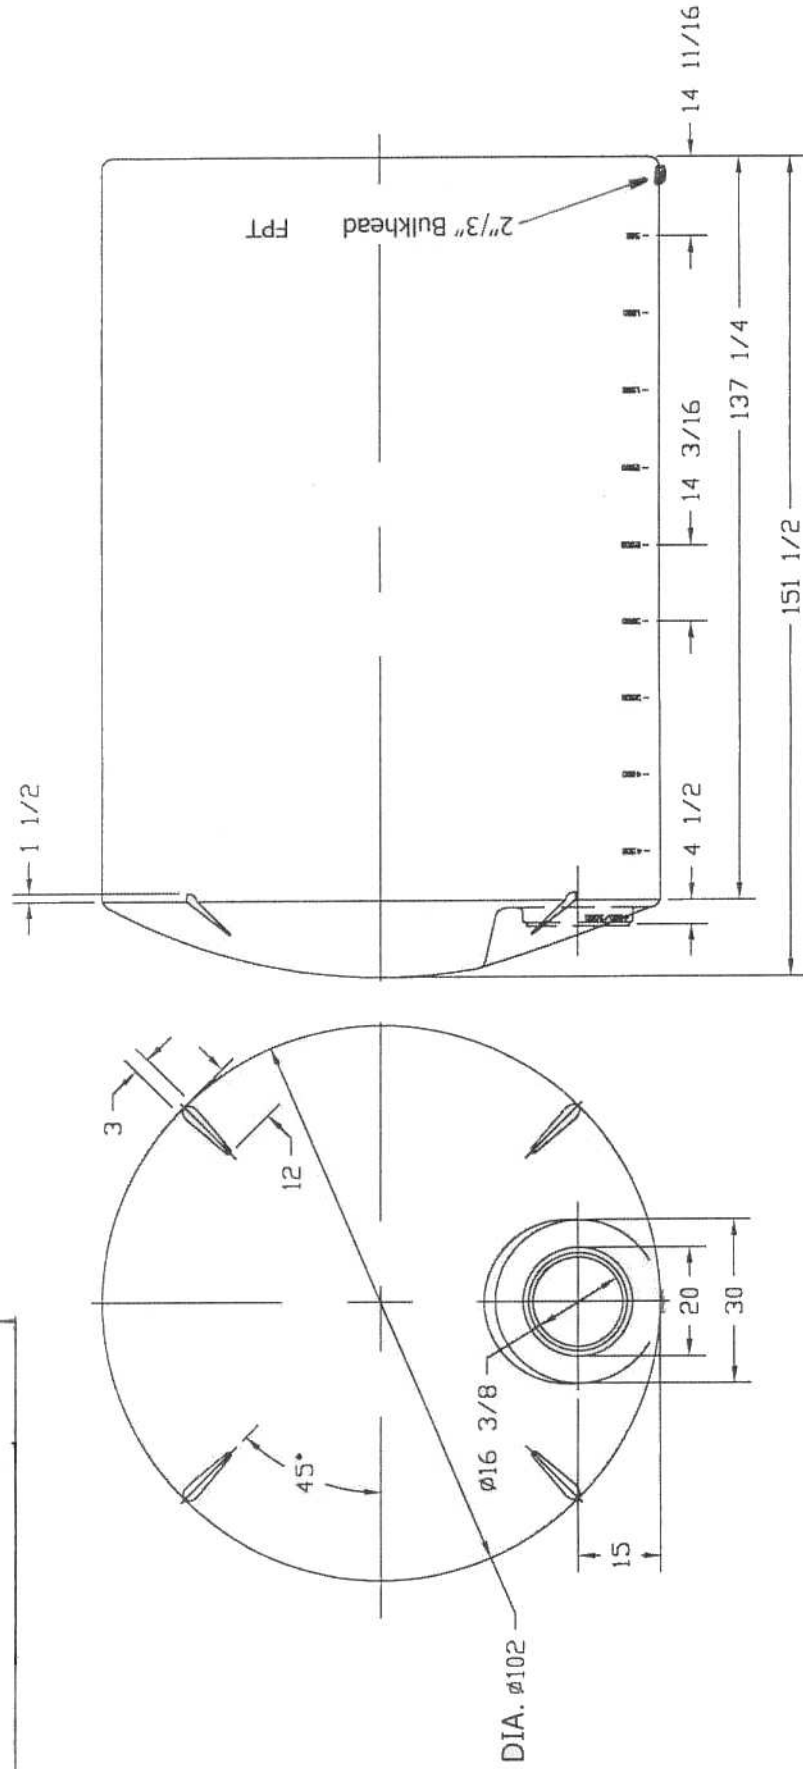

4,165 Imp. Gal.  
18,925 Liters

40164 - Premium White 986 lbs  
40166 - Heavy Duty Light Blue 1130 lbs  
40641 - Black/Green Water Only 900 lbs

32351 Huntingdon Road  
Abbotsford, B.C., V2T 5Y8  
(604) 854 6776 Fax: (604) 854 3223  
1(800)663 8898

Twin Maple Industrial Tanks

5000 GALLON VERTICAL  
STORAGE TANK

JTP	14AUG97	SIZE	FSCM NO.	DWG NO.	REV
		B		40164	B
SCALE 1/24					SHEET