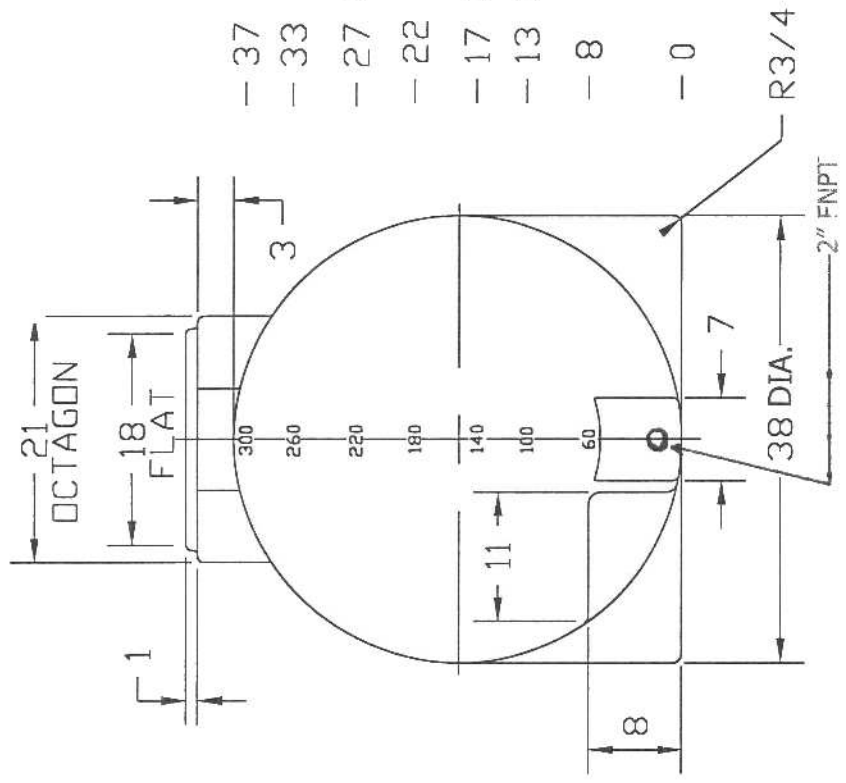

271 Imp. Gal. 1230 Liters  
 95 lbs  
 68" x 38" x 42"

32351 Huntingdon Road  
 Abbotsford, B.C., V2T 5Y8  
 (604) 854 6776 Fax: (604) 854 3223  
 1(800)663 8898

GALLON MARKS BOTH ENDS

Imp. Gal. 271  
 Weight: 95 lbs

Twin Maple Industrial Tanks

325 GALLON HORIZONTAL  
 LEG TANK

JTP	14AUG97	DWG NO.	40217	REV	A
SCALE	1/16	SHEET			