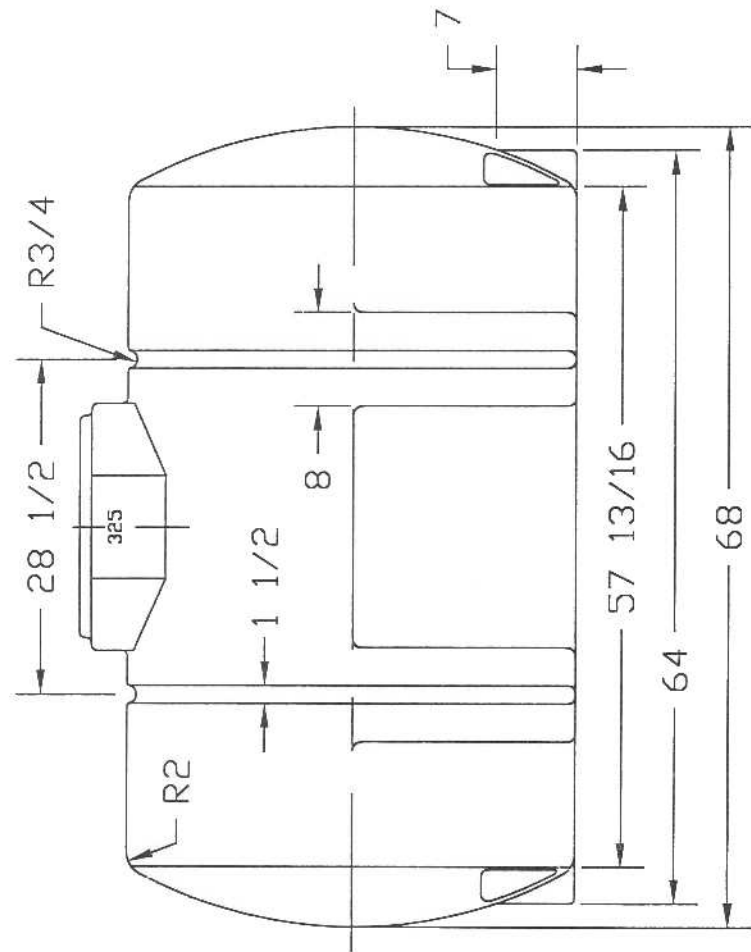

271 Imp. Gal. 1230 Liters  
 95 lbs  
 68" x 38" x 42"

32351 Huntingdon Road  
 Abbotsford, B.C., V2T 5Y8  
 (604) 854 6776 Fax: (604) 854 3223  
 1(800)663 8898

GALLON MARKS BOTH ENDS

Imp. Gal. 271  
 Weight: 95 lbs

Twin Maple Industrial Tanks

325 GALLON HORIZONTAL  
 LEG TANK

JTP	14AUG97	DWG NO.	40217	REV	A
SCALE	1/16	SHEET			