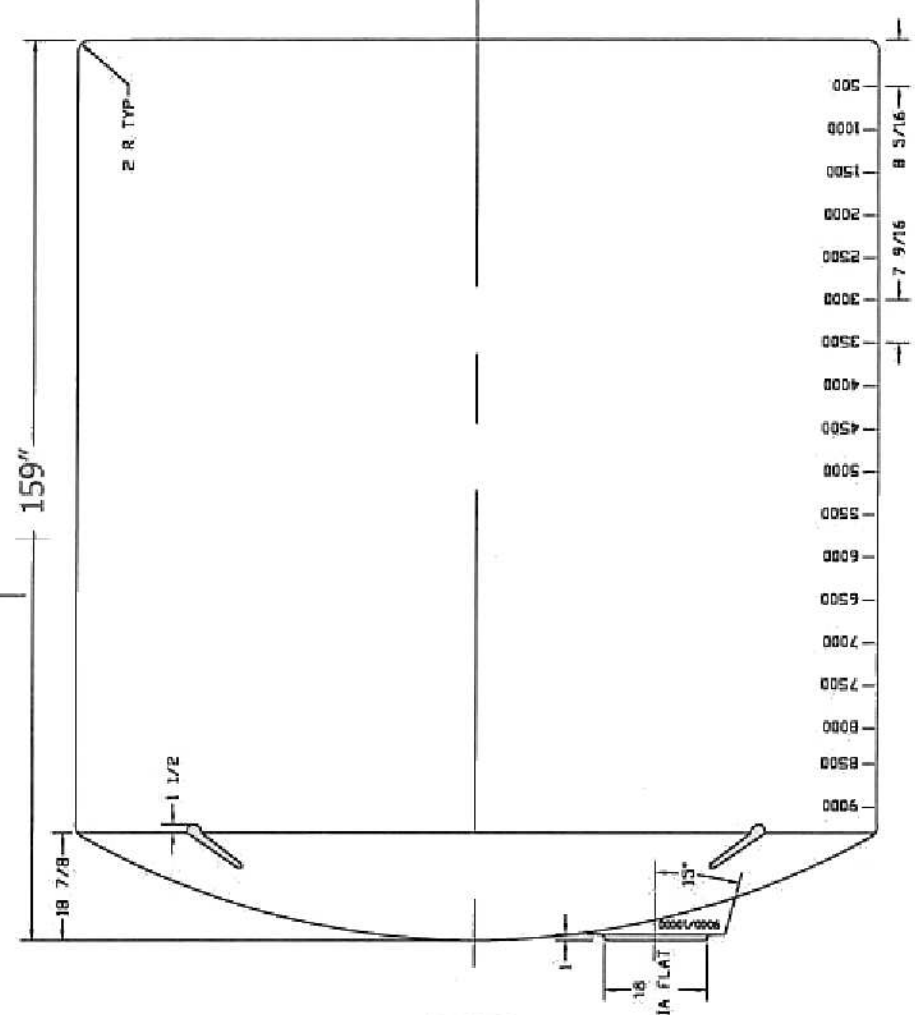

8,330 Imp. Gal.
 37,850 Liters
 2,100 lbs

Twin Maple Industrial Tanks
 32351 Huntington Road
 Abbotsford, B.C., V2T 5Y8
 (604) 854 6776 Fax: (604) 854 3223
 Toll Free: 1-866-255-8265

40545 – Premium White
 40353 – Heavy Duty Light Blue
 41338 – Black Water Only

Twin Maple Industrial Tanks	
10000 GALLON VERTICAL TANK	
SIZE FROM NO.	REV
B	D
JTP 06DEC93	DWG NO. 40545
SCALE 1/24	
SHEET	