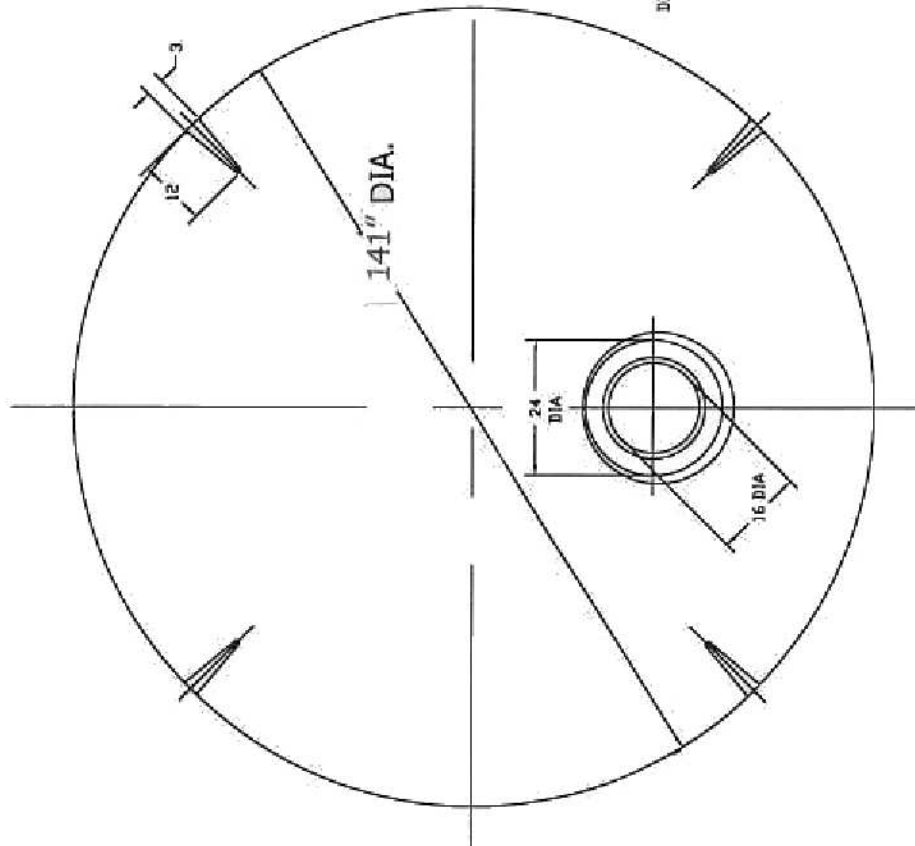

8,330 Imp. Gal.
 37,850 Liters
 2,100 lbs

Twin Maple Industrial Tanks
 32351 Huntington Road
 Abbotsford, B.C., V2T 5Y8
 (604) 854 6776 Fax: (604) 854 3223
 Toll Free: 1-866-255-8265

40545 – Premium White
 40353 – Heavy Duty Light Blue
 41338 – Black Water Only

Twin Maple Industrial Tanks	
10000 GALLON VERTICAL TANK	
SIZE FROM NO.	REV
B	D
JTP 06DEC93	DWG NO. 40545
SCALE 1/24	
SHEET	