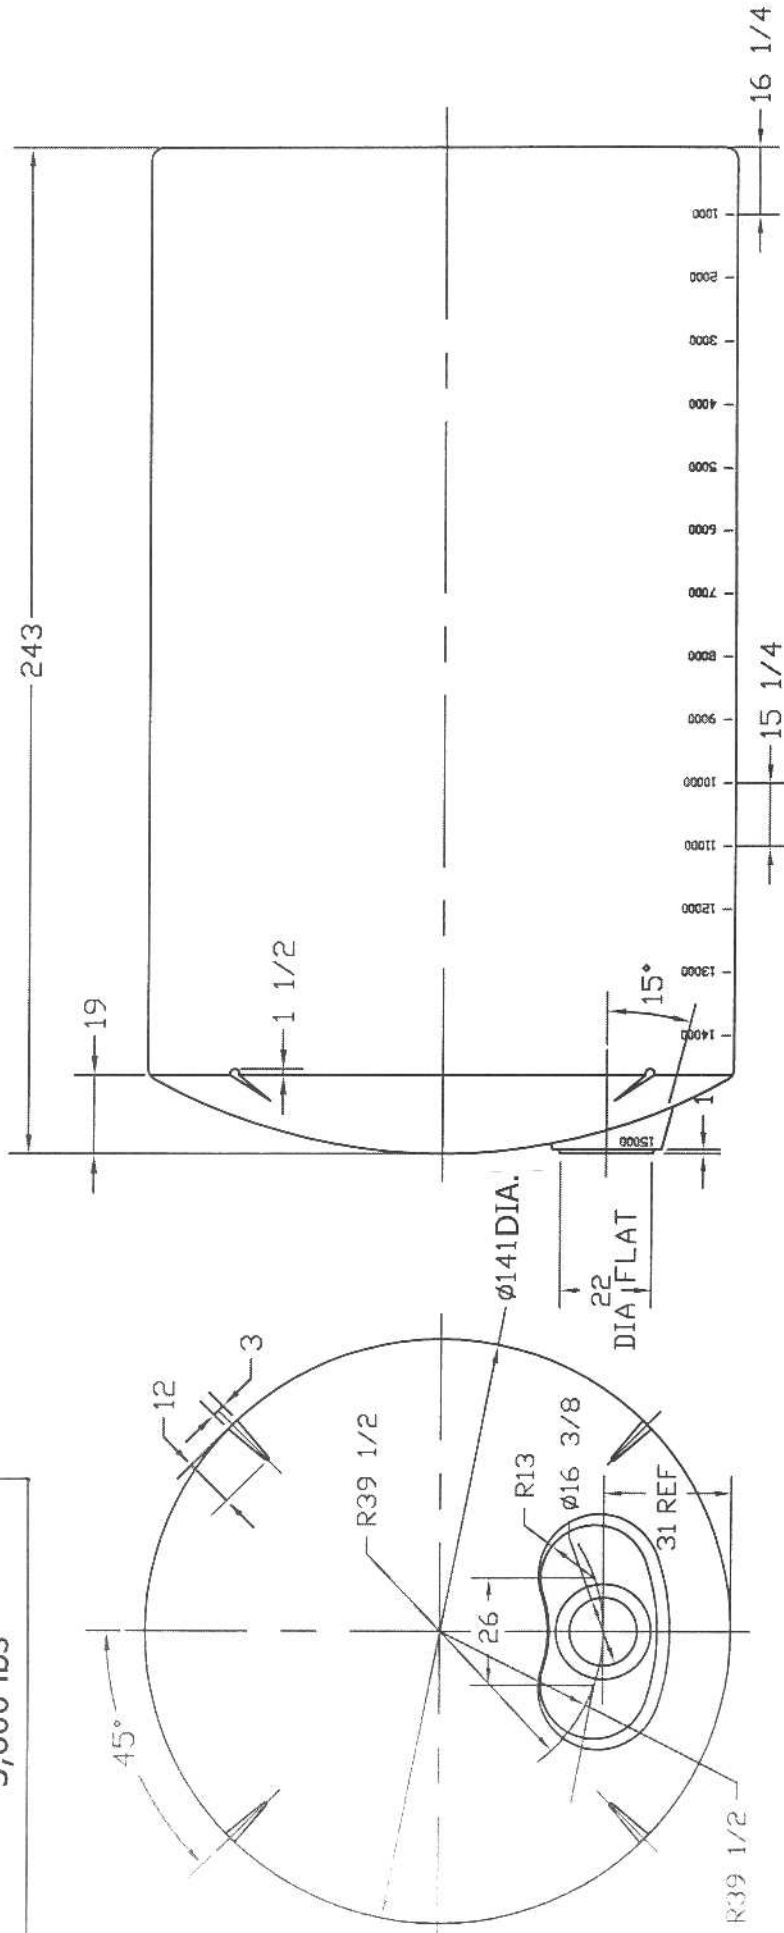

12,495 Imp. Gal.  
56,775 Liters  
3,600 lbs

REVISIONS				
ZONE	REV	DESCRIPTION	DATE	APPROVED

**Twin Maple Industrial Tanks**  
32351 Huntingdon Road  
Abbotsford, B.C., V2T 5Y8  
(604) 854 6776 Fax: (604) 854 3223  
Toll Free: 1-866-255-8265

**41334 – Premium White**  
**41336 – Heavy Duty Light Blue**  
**15000 GALLON VERTICAL TANK**